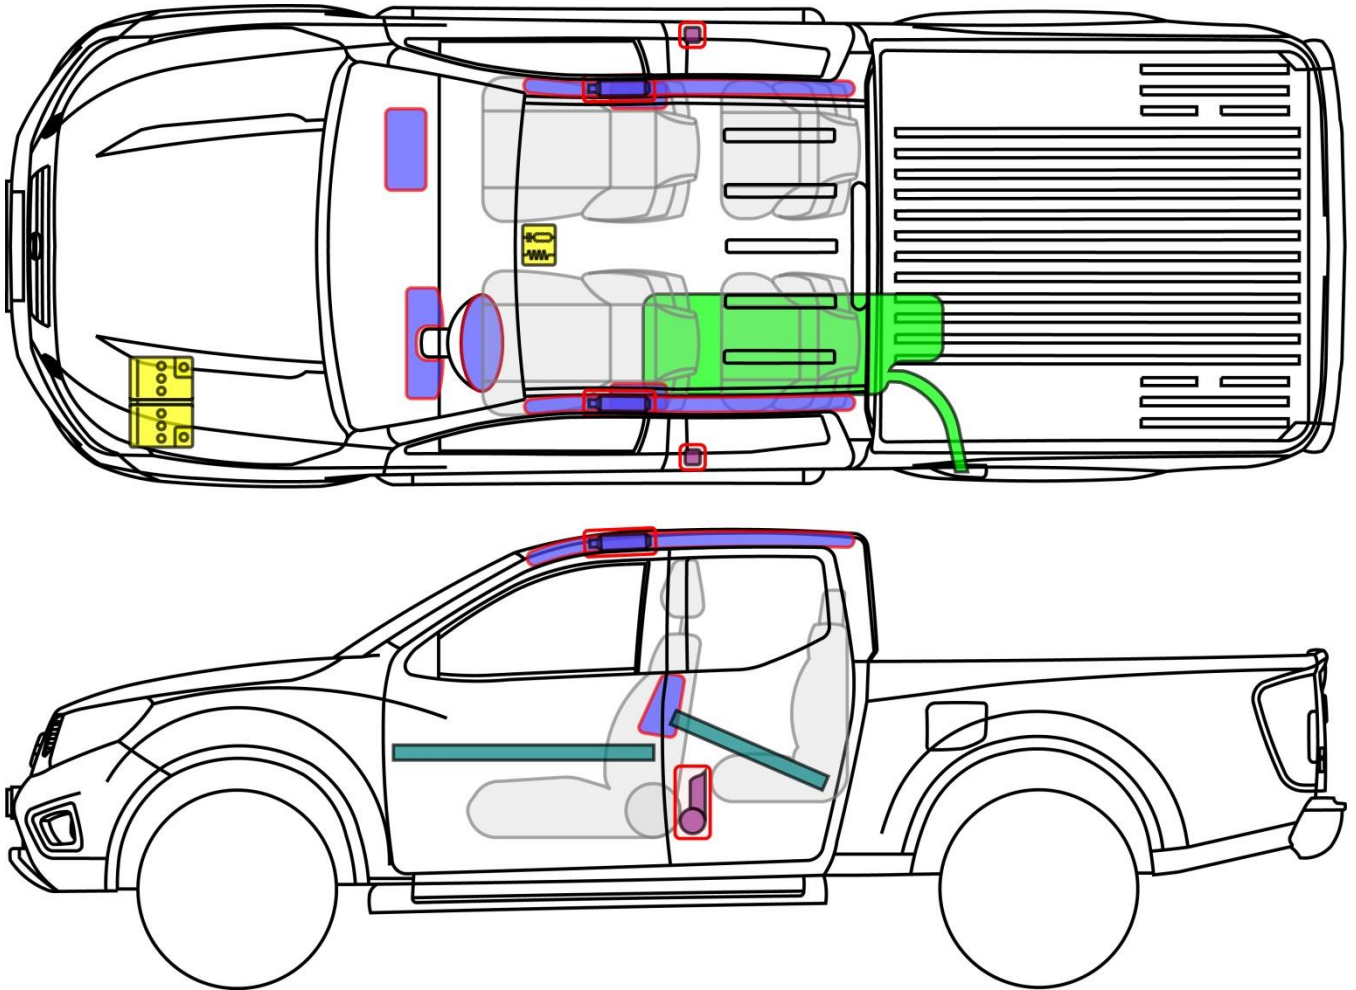

NAVARA King Cab

Type: D23, 2015-

NAVARA

Legend

	Airbag		Stored gas inflator		Seat belt pretensioner		SRS control unit		Pedestrian protection active system
	Automatic rollover protection system		Gas strut / Preloaded spring		High strength zone		Zone requiring special attention		
	Battery low voltage		Ultra-capacitor, low voltage		Fuel tank		Gas tank		Safety valve
	Battery pack, high voltage		High voltage power cable / component		High voltage device that disconnects High voltage		Fuse box disabling high voltage		High voltage ultra-capacitor,
	Fuel tank content Gasoline / Ethanol								